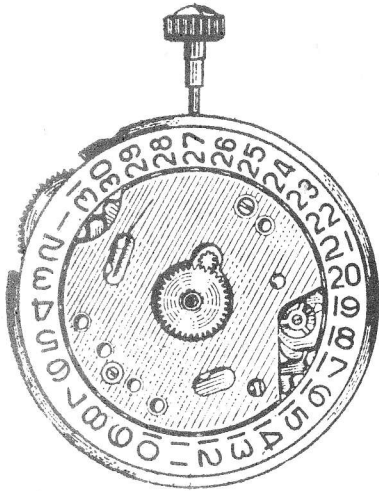

# CALIBRE 2614

SWEEP SECOND,  
SHOCKPROOF DEVICE,  
CALENDAR,  
17 RUBY JEWELS,  
SWING PERIOD — 0.4 SEC,  
Ø 26 mm, H = 3.8 mm.